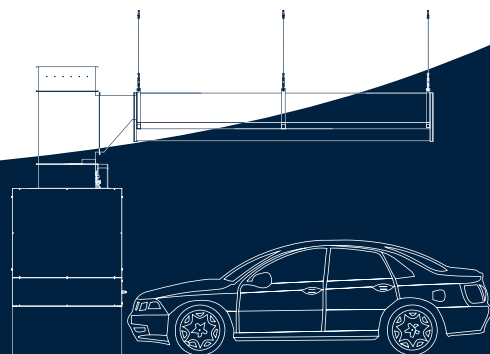

3000

Accudraft 3000™ Prep Station

The Accudraft 3000 is designed for extreme versatility and parts/vehicle prep. Sand and prep in a well-lit area and keep the shop clean from dust and debris. Expandable to two bays that run off of one exhaust turbine.

- Interior Working Dimensions 12' long x 6'8" wide x 9' high (LxWxH Extensions Available)

Available Configurations

- Pitted Downdraft
- Oblique (Pitless Design)

Construction

- Textured Exterior Vinyl Coating
- UltraWhite™ Vinyl Coated Interior
- Hinged EZ-Clip Ceiling Filters
- Powder Coated Ceiling Supports
- Full Width Ceiling Filtration