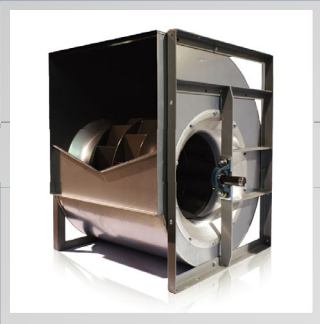

3000

Easy Access Lighting

Standard Controls